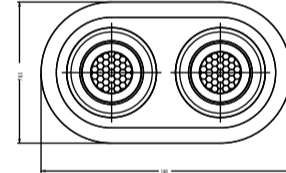

MONOCULARS HB 140