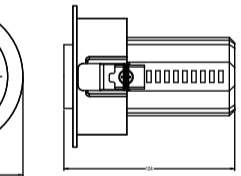

MONOCULARS HB 194