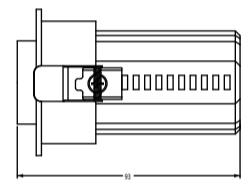

L70 @50,000h

Aluminium Die-cast

Types

Recessed

Single Line Diagram

Recessed

MONOCULARS HB 62

MONOCULARS HB 84

Monoculars HB (DIRECT)

Product Order Code	System Power	Dimensions
4060- 1	5W	Cutout Dia = 55mm Outer Dia = 62mm H = 93mm
4060- 2	10W	Cutout Dia = 126X65mm Outer Dia = 140mm H = 93mm
4060- 3	12W	Cutout Dia = 75mm Outer Dia = 84mm H = 104mm
4060- 4	18W	Cutout Dia = 177X88mm Outer Dia = 194mm H = 104mm