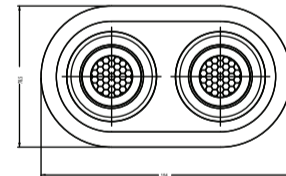

MONOCULARS HB 194