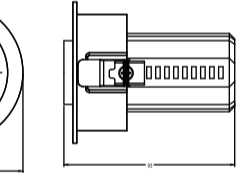

MONOCULARS HB 140