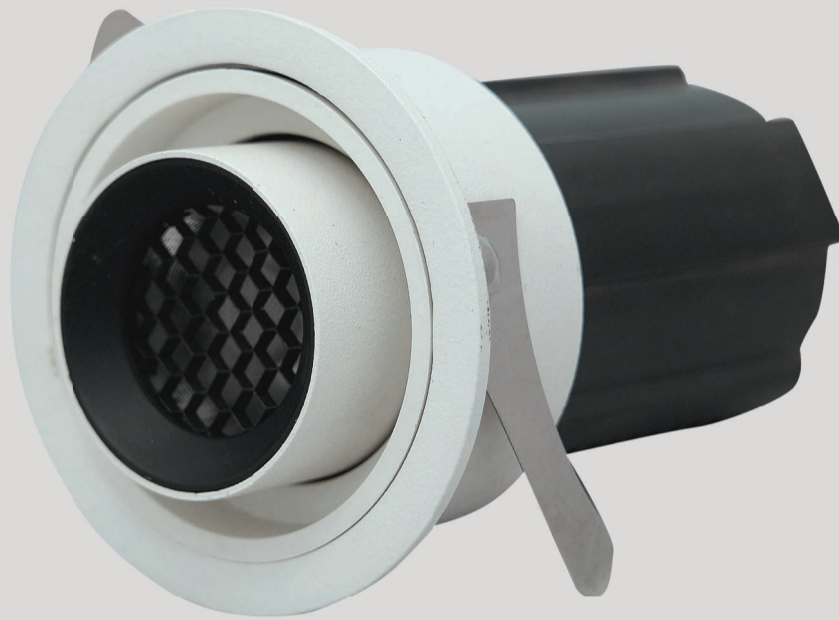

MONOCULARS HB

divinity lights

MONOCULARS HB

Monoculars HB has:

- Luminaire housing of die-cast-aluminium
- Round recessed spotlight with effortless installation
- Premium powder coated finish
- COB (Chip on Board) technology
- Fixtures for highlighting as required
- For specific areas or to accentuate a feature
- LED with effective colour rendering
- Overflowing colours with soft light and shadow
- Interpretation of the real environment light and colours
- Zero multiple shadows

Quick Info

CRI ≥ 90

3000K/ 4000K/ 5700K

Tunable white (2700K-6500K)

ON-OFF/ON-OFF (FLICKER FREE)

DALI-2 DT6 / DALI-2 DT8/ DALI+

SDCM<3

Lens & Reflector

Monoculars HB (DIRECT)

Product Order Code	System Power	Dimensions
4060- 1	5W	Cutout Dia = 55mm Outer Dia = 62mm H = 93mm
4060- 2	10W	Cutout Dia = 126X65mm Outer Dia = 140mm H = 93mm
4060- 3	12W	Cutout Dia = 75mm Outer Dia = 84mm H = 104mm
4060- 4	18W	Cutout Dia = 177X88mm Outer Dia = 194mm H = 104mm

38°

Control

- ON-OFF 1
- ON-OFF (FLICKER FREE) 2
- DALI-2 DT6 3
- DALI-2 DT8 4
- DALI + 5

Mounting Type

- Recessed 1

Material Colour

- Black 1
- White 2
- Gray 3